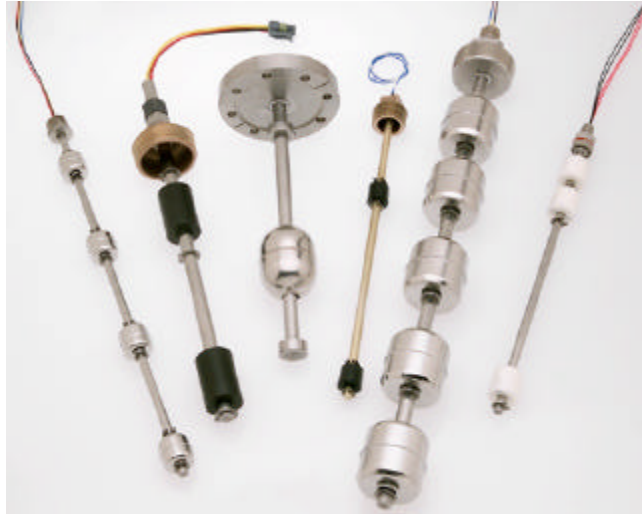

SMD Fluid Controls

Choose SMD for Standard Products, OEM Designs and Combination Sensors

Strain Measurement Devices, Inc.
55 Barnes Park Road North, Wallingford CT 06492
Tel: 203-294-5800 Fax: 203-265-0544
E-Mail: Solutions@Fluidswitch.com

Strain Measurement Devices, Ltd.
Chedburgh, Bury St. Edmunds, IP29 4UQ, England
Tel: 01284.852000 Fax: 01284.852371
Other products @ www.smdsensors.com

www.Fluidswitch.com